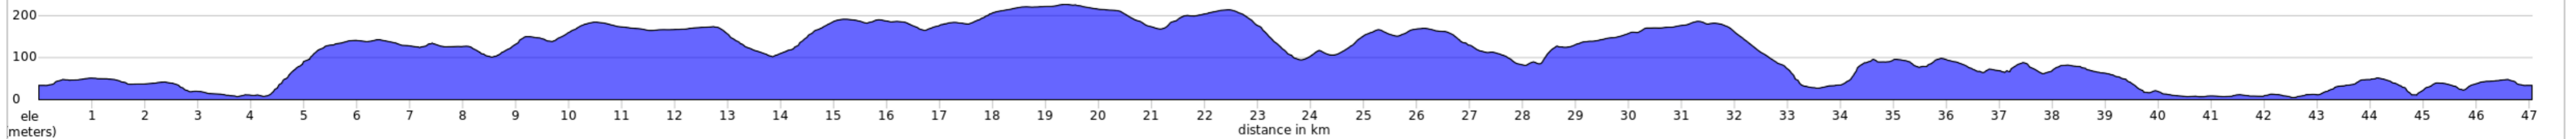

# Velo29 Whitby Regatta Sportive | SHORT Route

47.1 km, + 901 / - 901 meters

© OpenStreetMap, ridewithgps.com